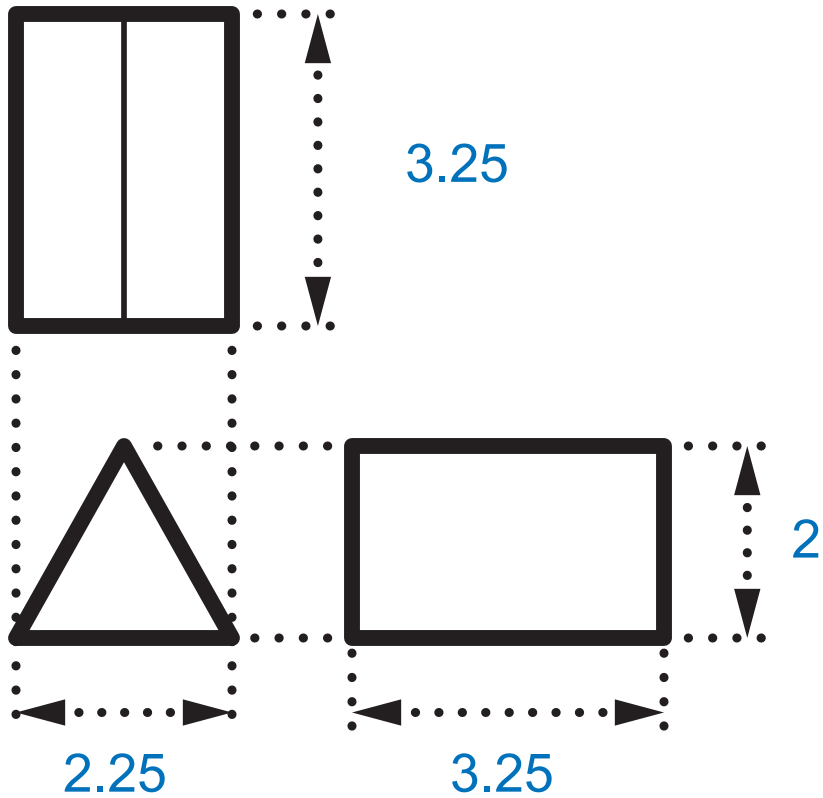

Block House Components

All units are inches.

Scale: 1:2

triangular prism:

2x2.25x3.25

rectangular prism:

2x2x3